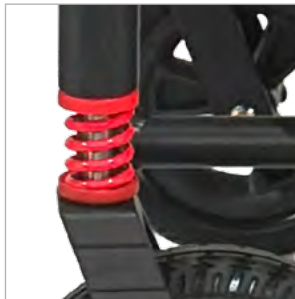

NIRA

LIGHTWEIGHT POWERCHAIR

This lightweight powerchair delivers excellent comfort, stability, and everyday practicality. Featuring a quality upholstered padded seat and backrest, front suspension, and ruggedised tyres, it's designed to perform smoothly both indoors and outdoors.

With dual removable batteries providing a 12–13 mile range, this powerchair folds easily for transport and storage and can be quickly lifted into most vehicles. Flip-up armrests, swing-away leg supports, anti-tip bars, and airline-friendly batteries make it a reliable and versatile all-round mobility solution.

Terms and Conditions apply