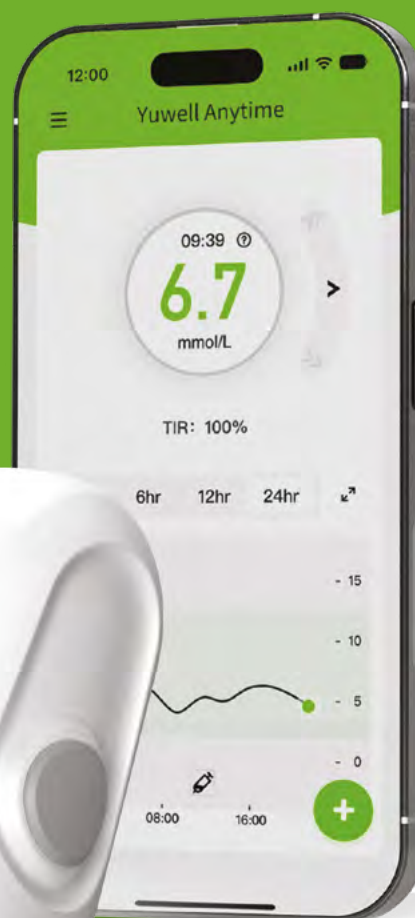

NO FINGER  
PRICKS

NO SCANNING

COMFORTABLE  
TO WEAR FOR  
14 DAYS

CUSTOMISABLE  
ALERTS & ALARMS

RECHARGEABLE  
TRANSMITTER  
LASTS 2 YEARS

## Manage your glucose Anytime, Anywhere!

MARD  
6.9%

Prediabetic and Type 2

Order Now

[yuwellanytime.co.uk](https://yuwellanytime.co.uk)

**Urathon®**