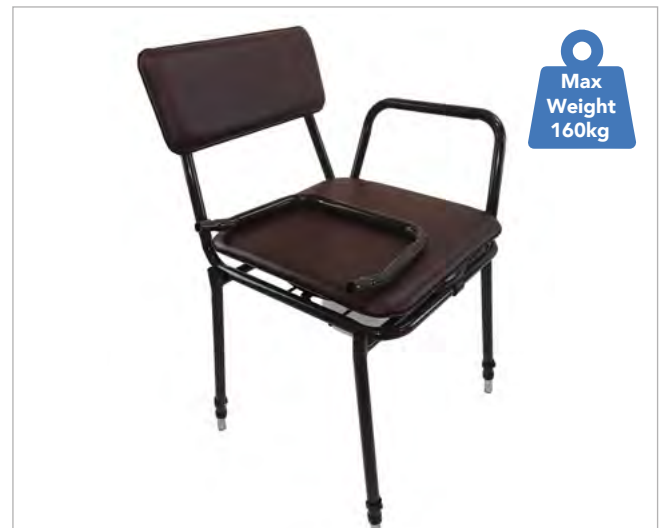

Max Weight 160kg

Stacking Commode Chair with Removable Arms

- Height Adjustable and Removable Arms
- HF Welded Padded Seat and Back
- Brown Padding and Brown Powder Coated Steel
- Anti Rattle Ring and DIP Moulded Ferrule
- Commode Pan and Lid
- L: 525-545mm W: 551mm H: 785-930mm
- Seat Height: 452-602mm
- BS EN ISO 10993-10

90323