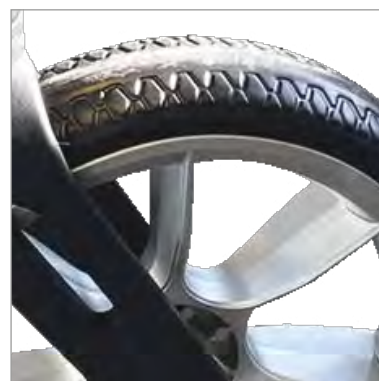

CIRRUS+

LIGHTWEIGHT 4 WHEEL ROLLATOR

90743 Dark Grey

Only
6.9kg

Max
Weight
136kg

All the excellent qualities of the Cirrus Rollator 'plus' upgraded features.

Meet the Cirrus Plus Lightweight 4-Wheel Rollator weighing only 6kg. Engineered for effortless mobility, comfort, and confidence. Made from high-quality aluminium, it offers outstanding strength and durability while remaining lightweight and easy to manoeuvre for everyday use.

Enjoy a smooth, stable ride on any surface thanks to the large treaded wheels, featuring upgraded 9" flat-free PU front tyres and durable PP+PVC wheels. Designed for control and stability, the Cirrus Plus helps you move safely and comfortably indoors or outdoors.

Comfort comes standard with a padded seat, height-adjustable padded backrest, and simple one-touch handle height adjustment, allowing you to rest and customise your fit with ease. With a sleek metallic finish, it delivers both modern style and practical performance.

Thoughtfully designed for daily convenience, it includes a large removable zip-closure shopping bag, a walking stick holder, and supports users up to 136kg - making the Cirrus Plus a reliable, stylish mobility solution you can trust.